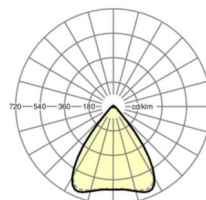

ELECTRICAL ENGINEERING

Controller	Electronic driver (1 pcs.)
System output	37W
Mains voltage	230V/50Hz
Energy efficiency class/light source	D

LIGHTING TECHNOLOGY

Placement	LED, Colour rendering/Light colour CRI ≥ 80 / 6500K
Colour tolerance (MacAdam)	3SDCM
Photobiological safety (Luminaire)	RG1
Nominal luminous flux	5845lm
LED service life	50000h L80/B10 (Tq 40°C)
Luminaire luminous efficiency	156lm/W
Beam angle	80° (C0) / 80° (C90)
UGR lat./long.	17.7 / 17.9

MECHANICS

Housing colour	silver grey/white aluminium RAL 9006
Dimensions (LxWxH/DxH)	1531mm x 55mm x 37mm
Weight (net)	1.9kg
Type of installation	Mounting rail system installation, Light structure

Dimensions

L	1531 mm	Length
B	55 mm	Width
H	37 mm	Height

DEEP-LINK

<https://www.regiolux.de/en/article/19430004165>

Reference	LED 6000lm 865
ηLB	100 %
Φ ↓/↑	98 % / 2 %
UGR lat./long.	17.7 / 17.9
VDU	65° < 3000cd/m ²